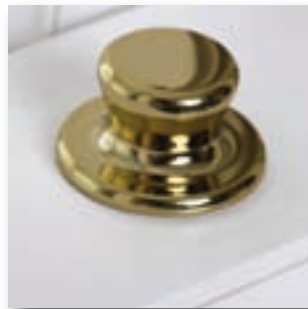

th a beautiful finish

Child safety restrictors as standard

Restricts the opening of the bottom sash to 120mm, includes override facility.

Handles/key operated lock

White as standard, gold and chrome optional. Two locks fitted to windows over 1m wide.

High quality hardware

High quality balance weights and hardware are fixed to integral reinforcements for reliable and smooth opening time after time.

Architraves

Matching architraves for a professional finish.